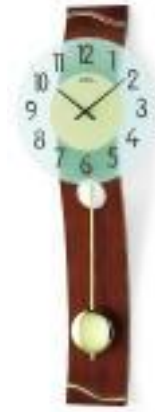

AMS W7171-1

Description:

W695 8-day cable pulling with bells at full hour. Finest lacquered wood case with aluminum surface and natural slate elements. Curved mineral glass.

Categories: Wall Clock

Dimensions: 21 x 90 x 17 cm

Batteries:

Packing: 1pcs/carton
119x43x25

Price: 1 499.00€

Description:

AMS W7016-4 PENDUM WALL CLOCK QUARTZ WALNUT 4/4 BIM-BAM

Categories: Wall Clock

Dimensions: 45 X 26 X 10cm

Batteries:

Packing:

Price: 235.00€

Description:

AMS W7153 ANALOG WALL CLOCK MINERAL

Categories: Wall Clock

Dimensions: 61 X 24 X 5cm

Batteries:

Packing:

Price: 149.00€

Description:

AMS W7171-1 ANALOG WALL CLOCK PRINTED MINERAL GLASS

Categories: Wall Clock

Dimensions: 63 x 24 x 5 cm

Batteries:

Packing:

Price: 174.00€