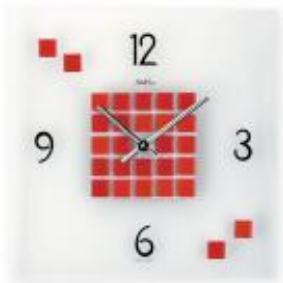

AMS W9257

Description:
AMS W9257
Selected natural stones
on satined mineral glass

Categories: Wall Clock

Dimensions: 26 x 26 x 5
cm

Batteries:

Packing:

Price: 54.00€

AMS W9258

Description:
AMS W9258
ANALOG WALL CLOCK
MINERAL ALU

Categories: Wall Clock

Dimensions: 26 x 26 x 5
cm

Batteries:

Packing:

Price: 54.00€

AMS W9315

Description:
AMS W9315

Categories: Wall Clock

Dimensions: 25 x 25 CM

Batteries:

Packing:

Price: 69.00€

AMS W9323 - On
Request

Description:
W9323 ANALOG WALL
CLOCK anthracite painted
backboard Sweep mineral
glass

Categories: Wall Clock

Dimensions: 31 x 31 x 6
cm

Batteries: 1 x LR6 (AA)

Packing: 1pcs/carton
37x38x11

Price: 79.00€