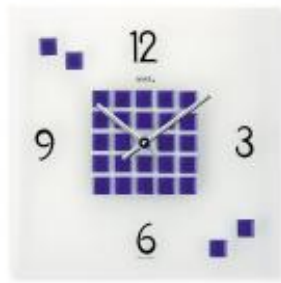

Categories: Wall Clock

Dimensions: 22 X 36 X
5cm

Batteries:

Packing:

Price: 109.00€

AMS W9248

Description:
AMS W9248
ANALOG WALL CLOCK
MAPLE.SATIN FINISH
MINERAL ALU

Categories: Wall Clock

Dimensions: 22 X 36 X
5cm

Batteries:

Packing:

Price: 119.00€

AMS W9257

Description:
AMS W9257
Selected natural stones
on satined mineral glass

Categories: Wall Clock

Dimensions: 26 x 26 x 5
cm